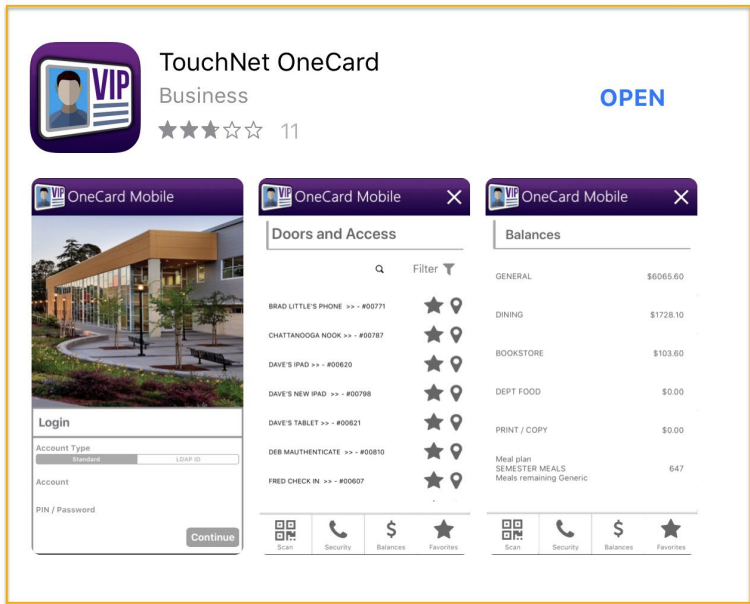

TouchNet OneCard Download Instructions

In the Apple App Store and/or Google Playstore search "Touchnet Onecard"

1
Download the TouchNet OneCard app

DEVELOPER
TouchNet Information Systems, Inc.

Type Eas & hit search

2

Eas

Search for your school by using at least 3 characters.

California State University East Bay

3

CSUEB Test

Select

East Stroudsburg University

Eastern Connecticut State University

Northeastern Oklahoma A&M College

University of Maryland Eastern Shore

CAL STATE
EAST BAY Bay Card

Login

Account Type: PS ID

4

Account