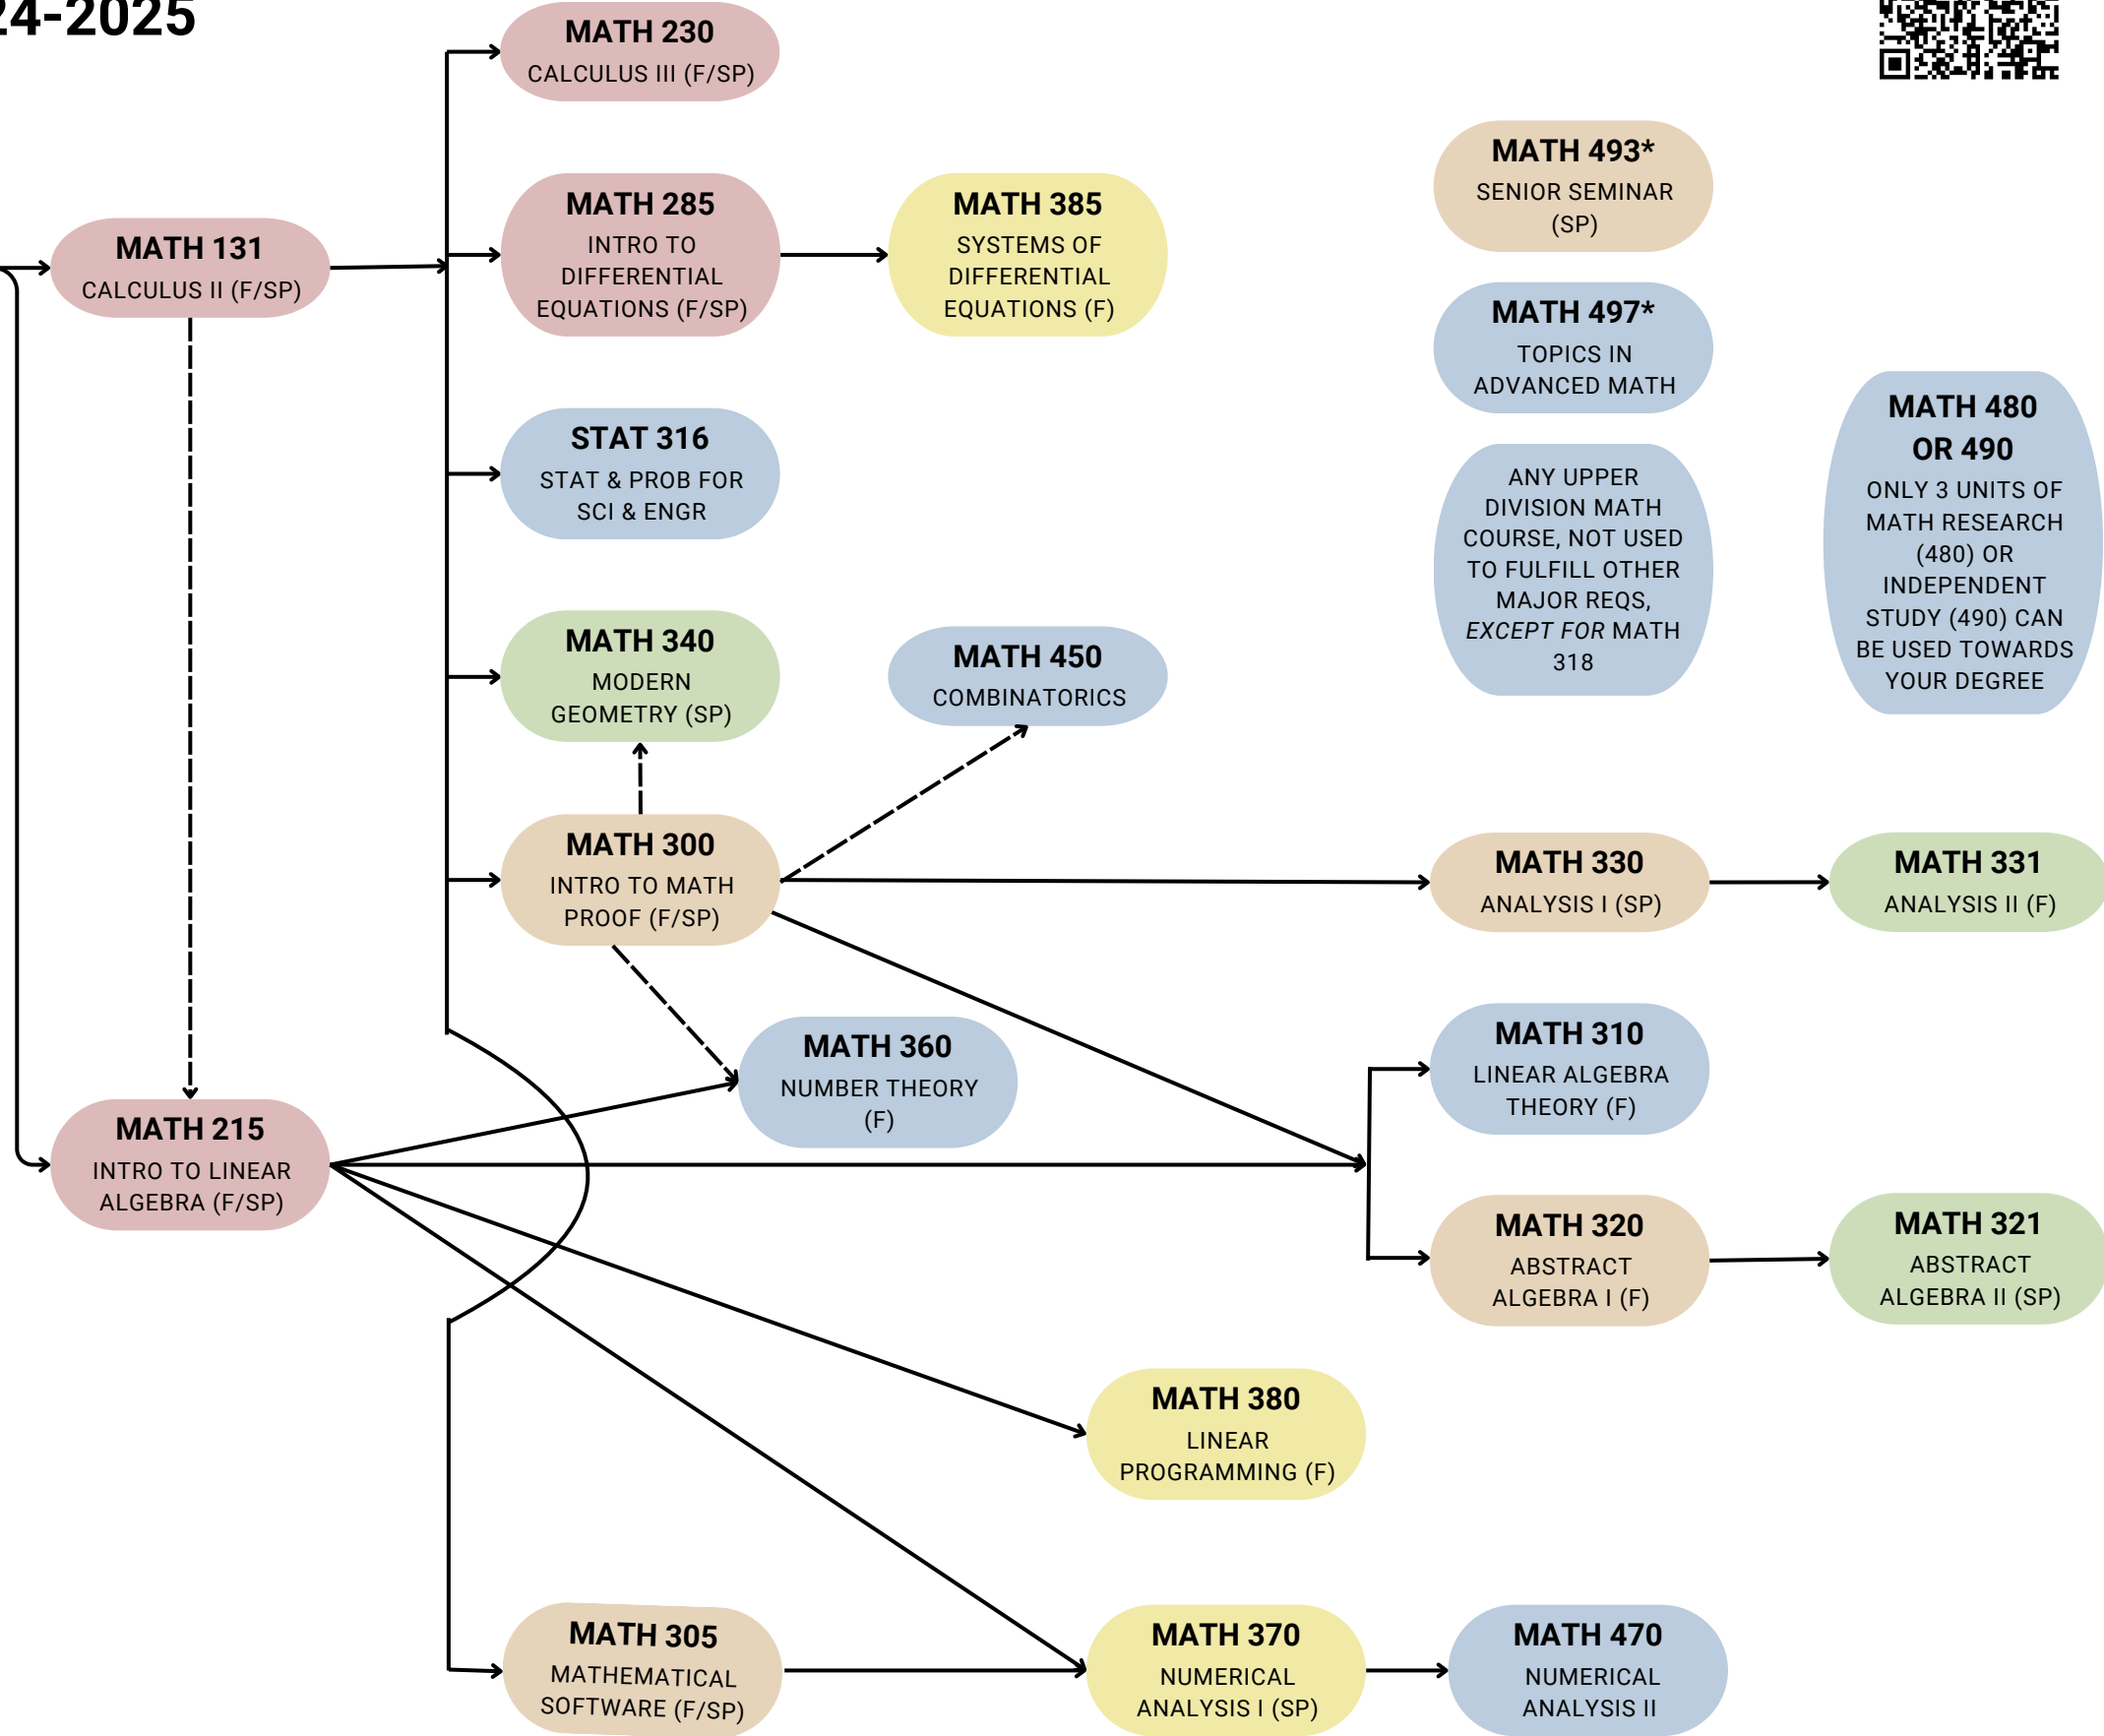

## Catalog Year 2024-2025

For more information regarding the Mathematics B.S., scan the QR code.

-----> Indicates co-requisite course.

\*Requires department consent.

\*\*Any 300 level or higher course, not used to fulfill another requirement, can be used as an elective

The purpose of this flowchart is to help students determine the pre-requisite classes they need for their major. This tool is NOT a substitute for attending orientation or booking an appointment with an advisor. However, this tool can be a helpful starting point, and we recommend using the tool prior to advising appointments.

- Must take ALL LOWER DIVISION CORE courses
- Must take ALL UPPER DIVISION CORE courses
- Must take TWO APPLIED MATH courses
- Must take TWO THEORETICAL MATH courses
- Must take TWO\*\* ELECTIVE courses
- PRE-REQUISITE courses

- MATH 493\* SENIOR SEMINAR (SP)
- MATH 497\* TOPICS IN ADVANCED MATH
- ANY UPPER DIVISION MATH COURSE, NOT USED TO FULFILL OTHER MAJOR REQS, EXCEPT FOR MATH 318
- MATH 480 OR 490 ONLY 3 UNITS OF MATH RESEARCH (480) OR INDEPENDENT STUDY (490) CAN BE USED TOWARDS YOUR DEGREE