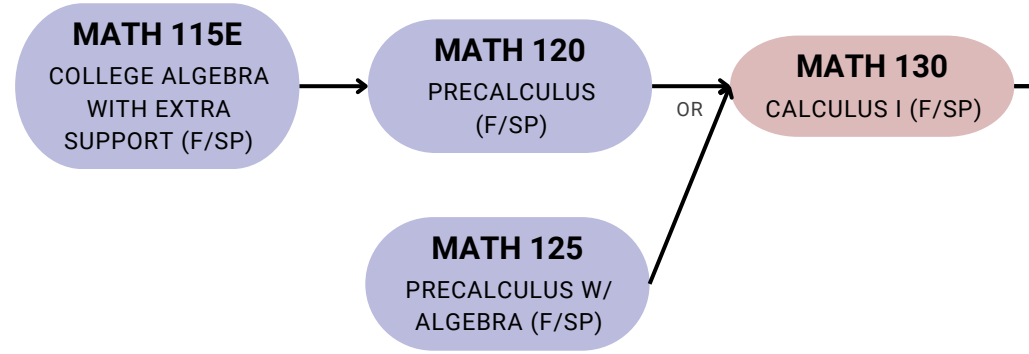

# Bachelor of Science in Mathematics

## Catalog Year 2024-2025

For more information regarding the Mathematics B.S., scan the QR code.

-----> Indicates co-requisite course.

\*Requires department consent.

\*\*Any 300 level or higher course, not used to fulfill another requirement, can be used as an elective

The purpose of this flowchart is to help students determine the pre-requisite classes they need for their major. This tool is NOT a substitute for attending orientation or booking an appointment with an advisor. However, this tool can be a helpful starting point, and we recommend using the tool prior to advising appointments.