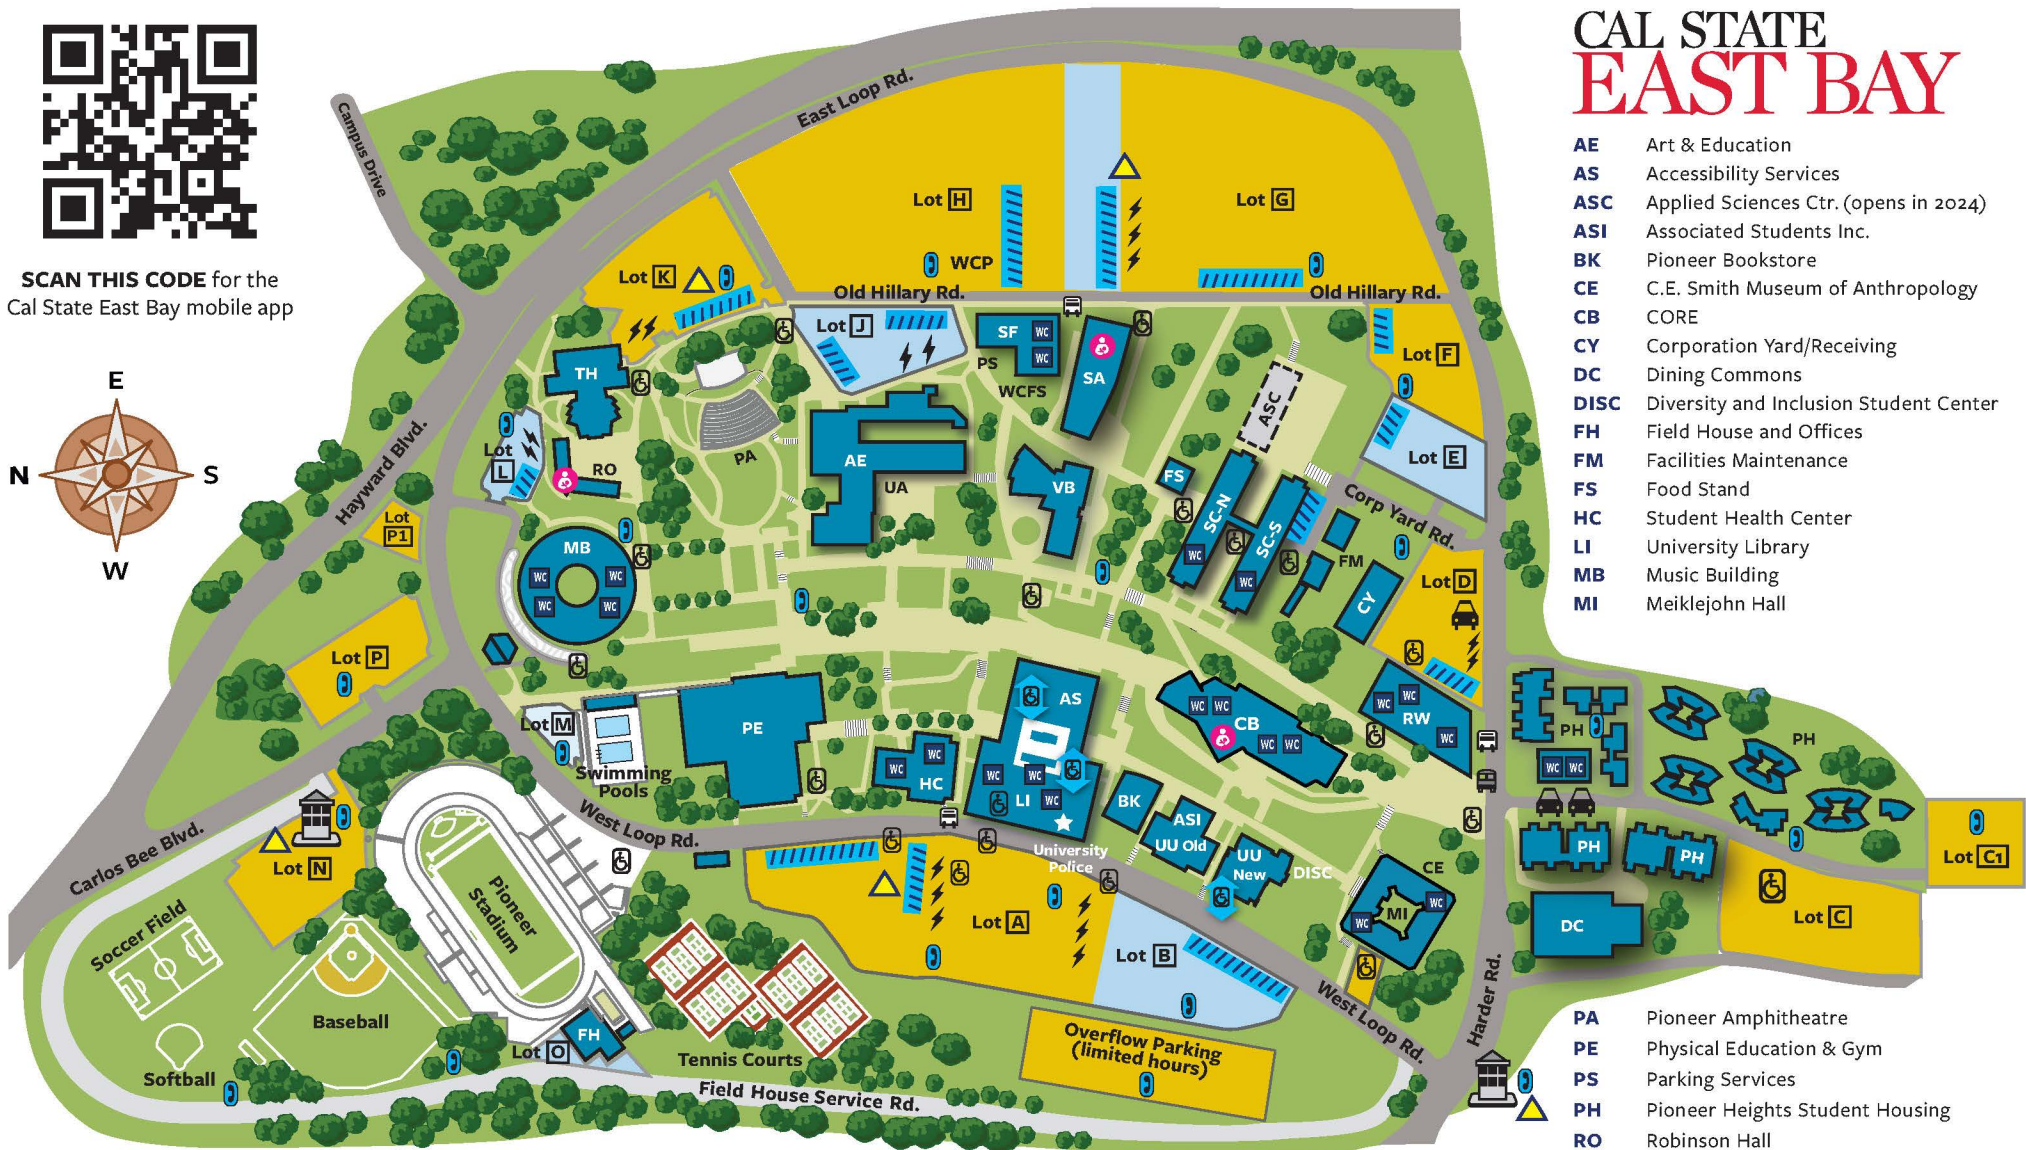

SCAN THIS CODE for the Cal State East Bay mobile app

# CAL STATE EAST BAY

- AE** Art & Education
- AS** Accessibility Services
- ASC** Applied Sciences Ctr. (opens in 2024)
- ASI** Associated Students Inc.
- BK** Pioneer Bookstore
- CE** C.E. Smith Museum of Anthropology
- CB** CORE
- CY** Corporation Yard/Receiving
- DC** Dining Commons
- DISC** Diversity and Inclusion Student Center
- FH** Field House and Offices
- FM** Facilities Maintenance
- FS** Food Stand
- HC** Student Health Center
- LI** University Library
- MB** Music Building
- MI** Meiklejohn Hall

- GENERAL PARKING**  
(Hangtag, Daily or Hourly Permit) Lots A, C, C1, D, F, G, H, K, N, P, P1, Overflow
- Accessible Parking
- Information Kiosk
- AC Transit Bus Stop (Rte. 60)
- CSUEB Shuttle to BART

- FACULTY/STAFF PARKING**  
Lots B, E, H, J, L, M, O  
Students & Visitors OK after 5 p.m. with permit
- Access for People with Disabilities
- All Gender Restrooms
- Accessible Elevator
- Lactation Room