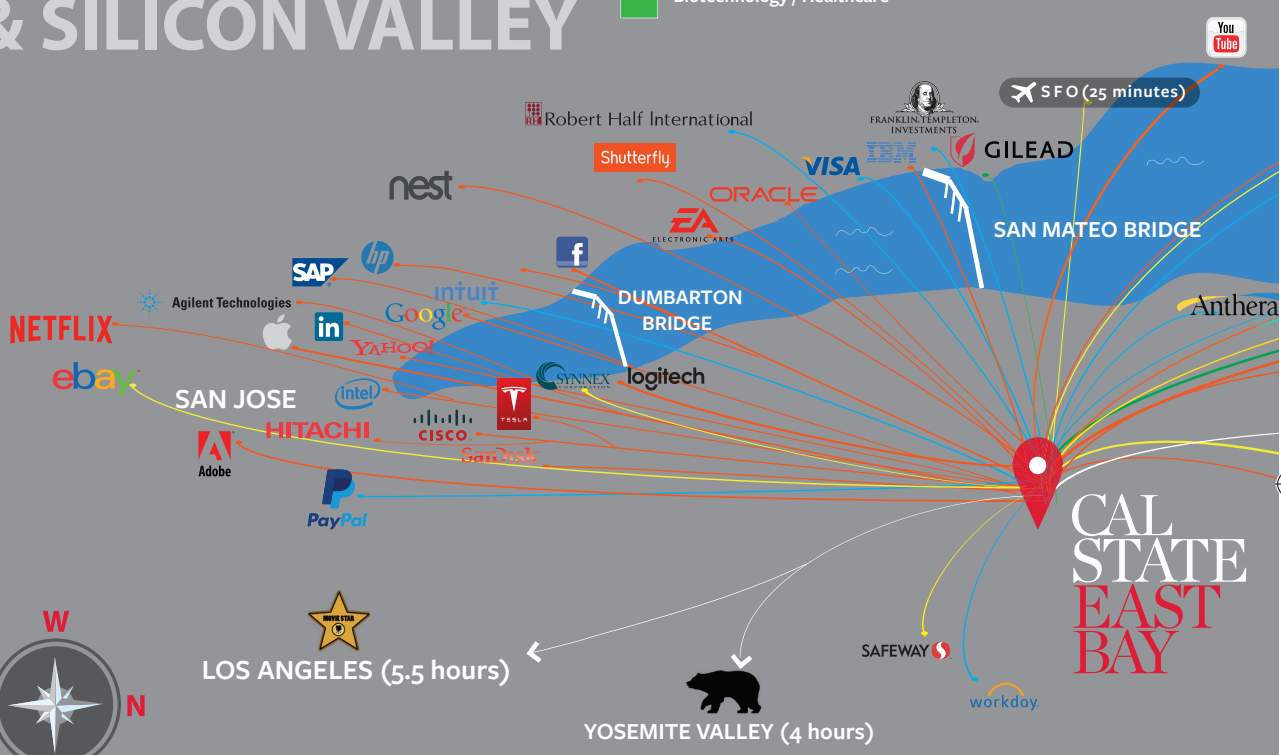

CSUEB is located in the heart of the San Francisco Bay Area only 30-40 minutes from San Francisco and Silicon Valley.

WHY CHOOSE CAL STATE EAST BAY?

Academic Excellence

Prime Location

Affordable Tuition

Diverse Student Body

CAL STATE EAST BAY

SAN FRANCISCO BAY AREA & SILICON VALLEY

PACIFIC OCEAN

- Technology / Science
- Supply Chain / Purchasing / Retail / Services
- Finance / Accounting / Marketing
- Biotechnology / Healthcare

Bayer

OAKLAND

CITY OF BERKELEY

OAK (15 minutes)

KAISER PERMANENTE®

SONOMA AND
NAPA VALLEY (1 hour)

Chevron

at&t