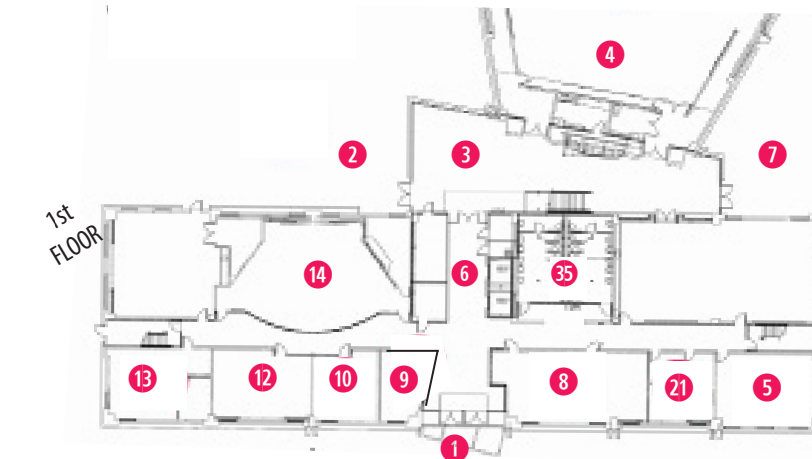

MAP of WAYNE AND GLADYS VALLEY BUSINESS & TECHNOLOGY CENTER

- 1 VBT Main Entrance
- 2 VBT North Lawn
- 3 VBT 123 Acosta Gallery
- 4 VBT 124 Presentation Center
- 5 VBT 126 Executive Seminar
- 6 Stock Ticker & Elevators
- 7 Outdoor Patio

CLASSROOMS

- 12 VBT 134
- 13 VBT 135
- 14 VBT 137
- 15 VBT 216
- 16 VBT 217
- 17 VBT 218
- 18 VBT 219
- 19 VBT 221 Computer Lab
- 20 VBT 222 Financial Trading Lab

STUDENT STUDY ROOMS

- 21 VBT 127 Computer & Print Lab
- 22 VBT 315 Study Room
- 23 VBT 415 Study Room