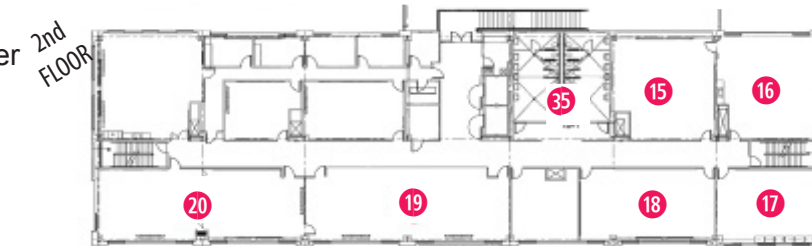

MAP of WAYNE AND GLADYS VALLEY BUSINESS & TECHNOLOGY CENTER

- 1 VBT Main Entrance
- 2 VBT North Lawn
- 3 VBT 123 Acosta Gallery
- 4 VBT 124 Presentation Center
- 5 VBT 126 Executive Seminar
- 6 Stock Ticker & Elevators
- 7 Outdoor Patio

CLASSROOMS

- 12 VBT 134
- 13 VBT 135
- 14 VBT 137
- 15 VBT 216
- 16 VBT 217
- 17 VBT 218
- 18 VBT 219
- 19 VBT 221 Computer Lab
- 20 VBT 222 Financial Trading Lab

STUDENT STUDY ROOMS

- 21 VBT 127 Computer & Print Lab
- 22 VBT 315 Study Room
- 23 VBT 415 Study Room