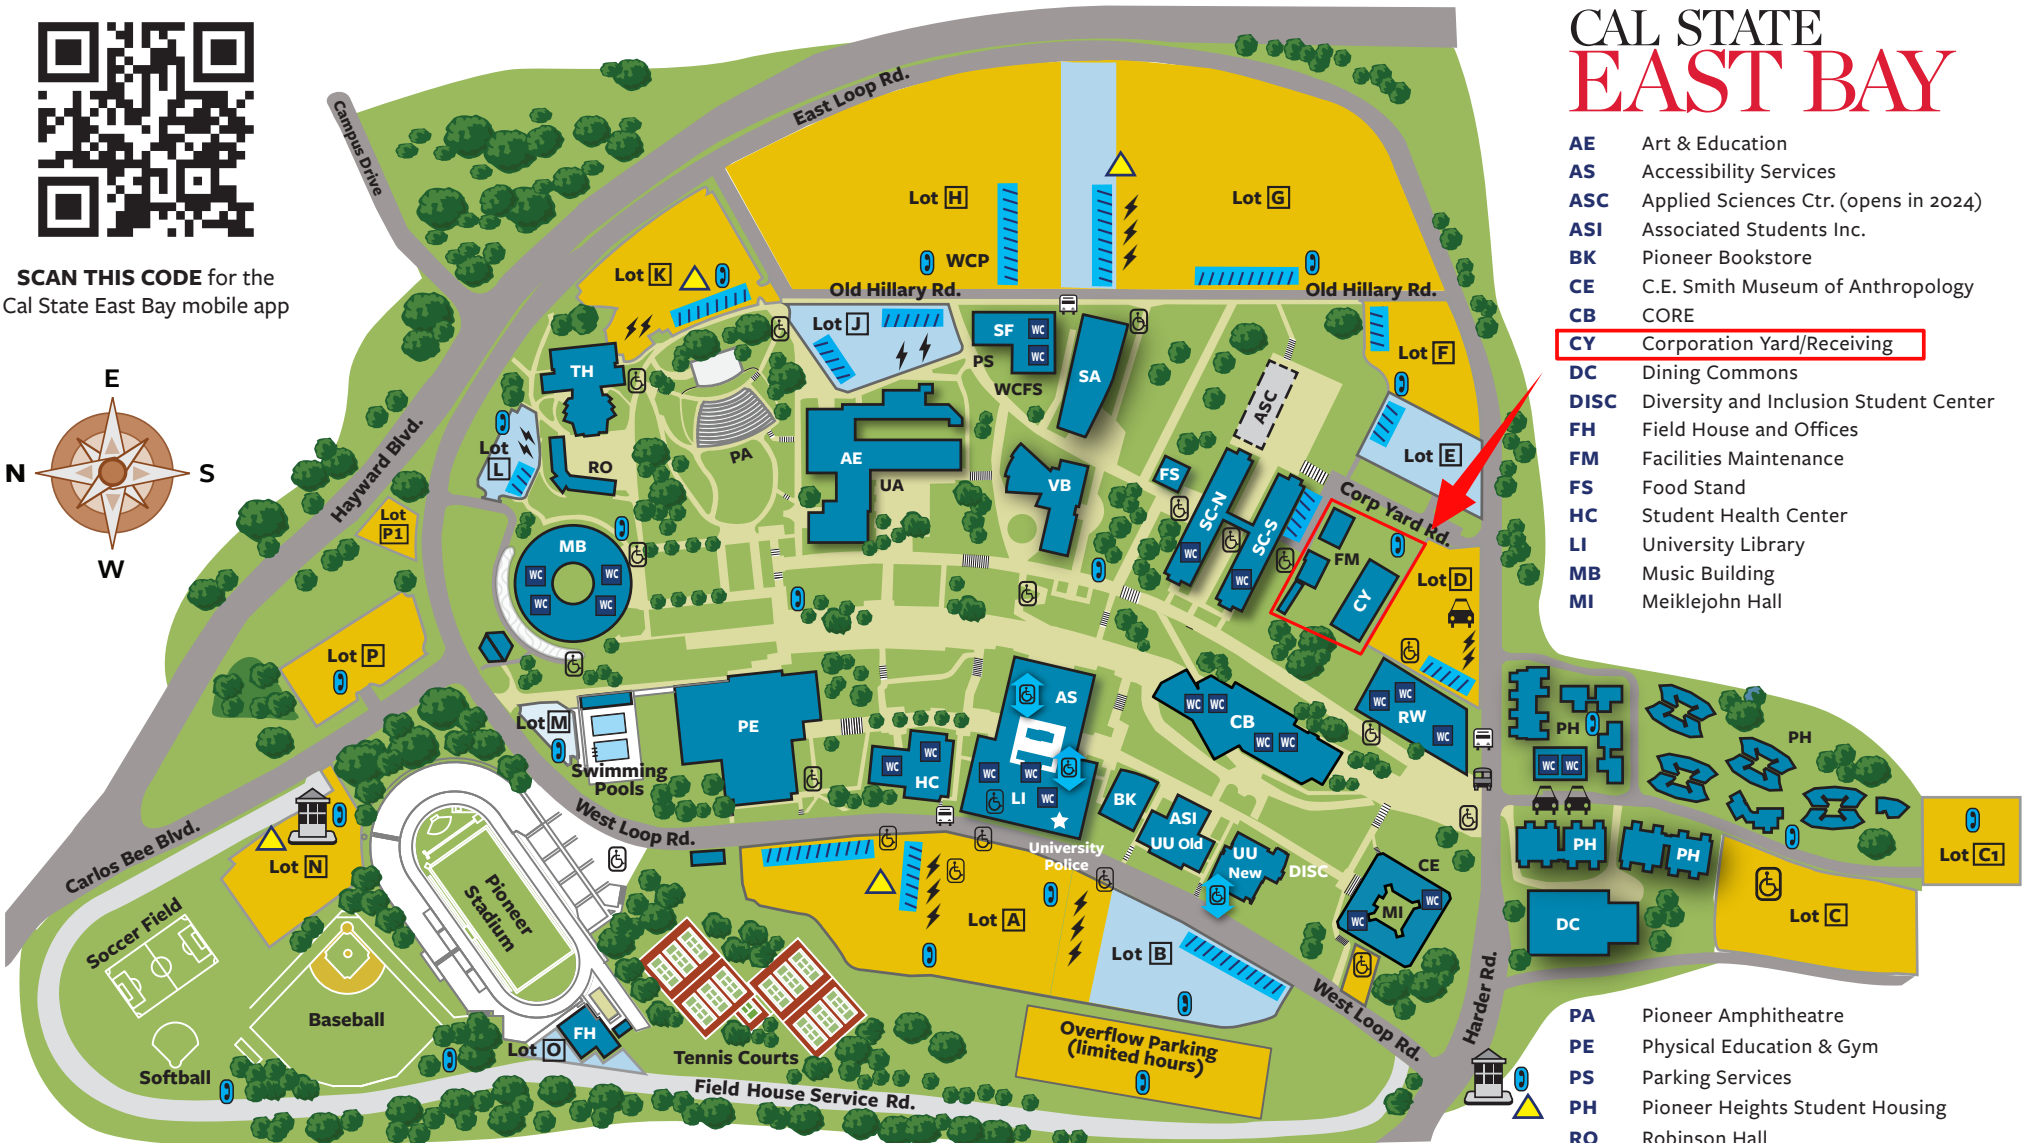

SCAN THIS CODE for the Cal State East Bay mobile app

CAL STATE EAST BAY

- AE** Art & Education
- AS** Accessibility Services
- ASC** Applied Sciences Ctr. (opens in 2024)
- ASI** Associated Students Inc.
- BK** Pioneer Bookstore
- CE** C.E. Smith Museum of Anthropology
- CB** CORE
- CY** Corporation Yard/Receiving
- DC** Dining Commons
- DISC** Diversity and Inclusion Student Center
- FH** Field House and Offices
- FM** Facilities Maintenance
- FS** Food Stand
- HC** Student Health Center
- LI** University Library
- MB** Music Building
- MI** Meiklejohn Hall

- PA** Pioneer Amphitheatre
- PE** Physical Education & Gym
- PS** Parking Services
- PH** Pioneer Heights Student Housing
- RO** Robinson Hall
- RW** Recreation and Wellness Center
- SA** Student Services & Administration
- SC-N** Science Building - North
- SC-S** Science Building - South
- SF** Student & Faculty Support
- TH** University Theatre
- UA** University Art Gallery
- UU** University Union
- VB** Valley Business & Technology Center
- WCFS** Welcome Center for Future Students
- WCP** Welcome Center parking (permit from Welcome Center needed)

- GENERAL PARKING**
(Hangtag, Daily or Hourly Permit) Lots A, C, C1, D, F, G, H, K, N, P, P1, Overflow
- Accessible Parking**
- Information Kiosk**
- AC Transit Bus Stop (Rte. 60)**
- CSUEB Shuttle to BART**

The image shows the exterior of a building with light-colored vertical corrugated metal siding. On the left is a brown door with a black window. To its right is a window with white horizontal blinds. Further right is a red sign with white text. A concrete ramp with a metal handrail runs across the middle of the frame. In the foreground, there is a green hedge and two large pots of pink flowers on a paved area. A manhole cover with a white 'X' is visible on the pavement.