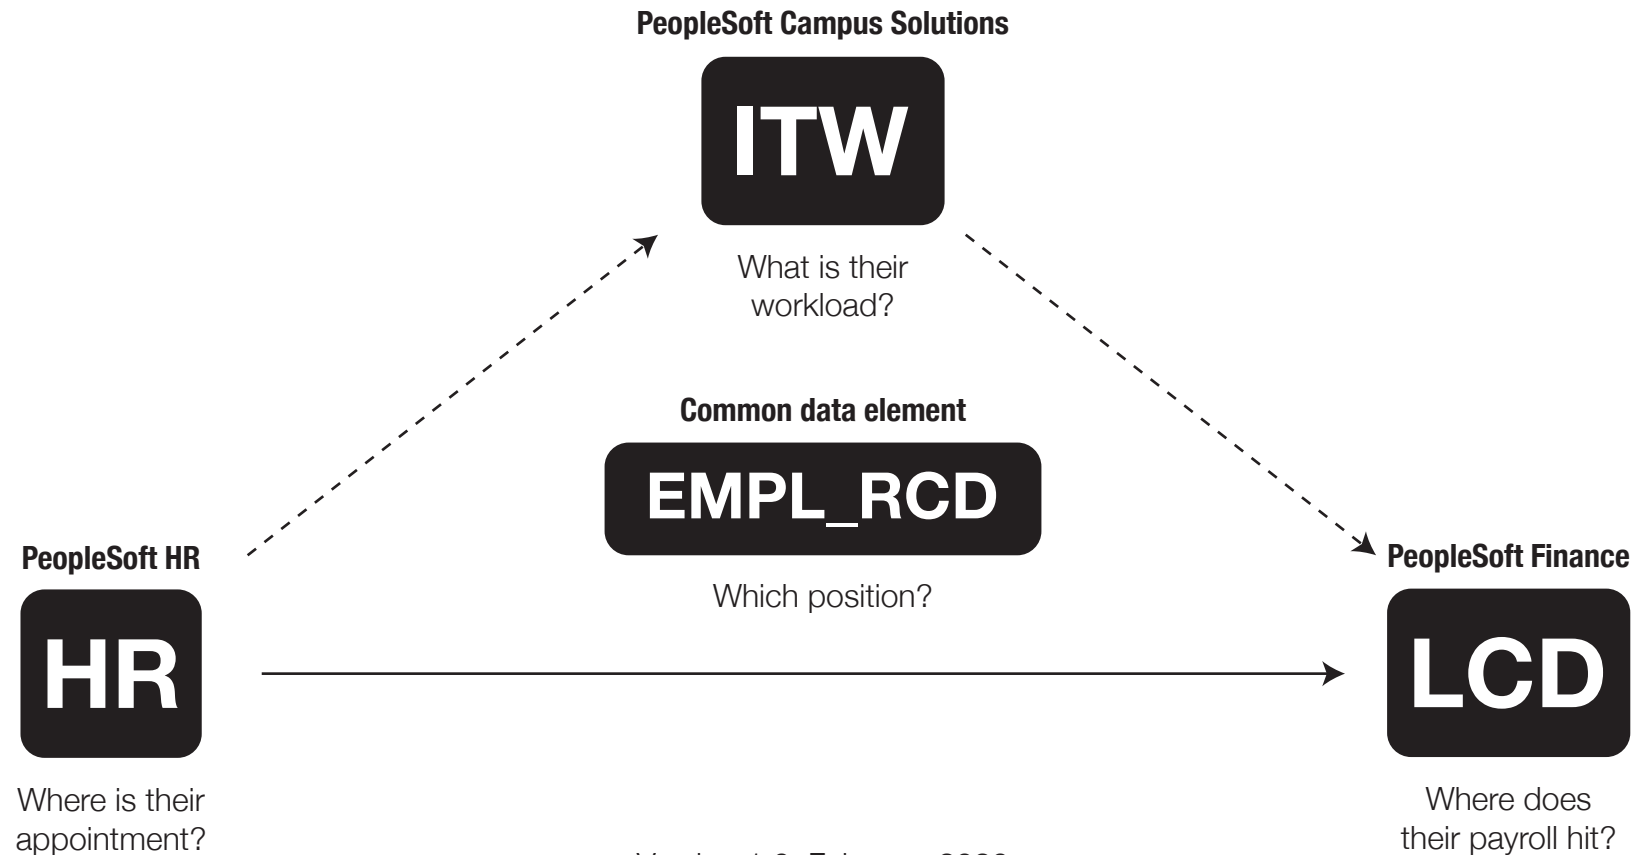

Division of Academic Affairs

The Faculty Effort Triangle

A high-level overview of the ways in which faculty data is recorded as personnel, workload, and cost

Version 1.0: February 2020
Produced by Rafael Hernandez
Associate Provost, Academic Resources and Planning