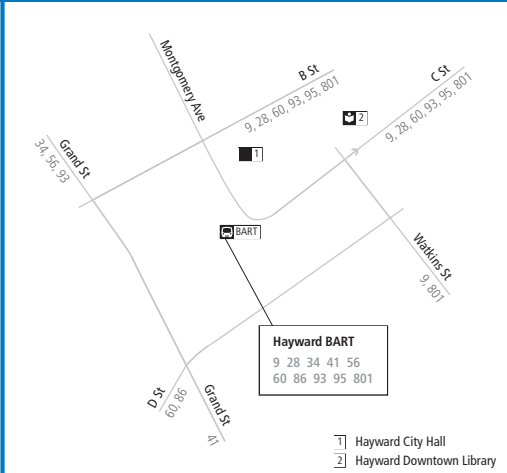

Downtown Hayward Inset

Recuadro de Downtown Hayward · Downtown Hayward 插图

Hayward BART
9 28 34 41 56
60 86 93 95 801

- 1 Hayward City Hall
- 2 Hayward Downtown Library