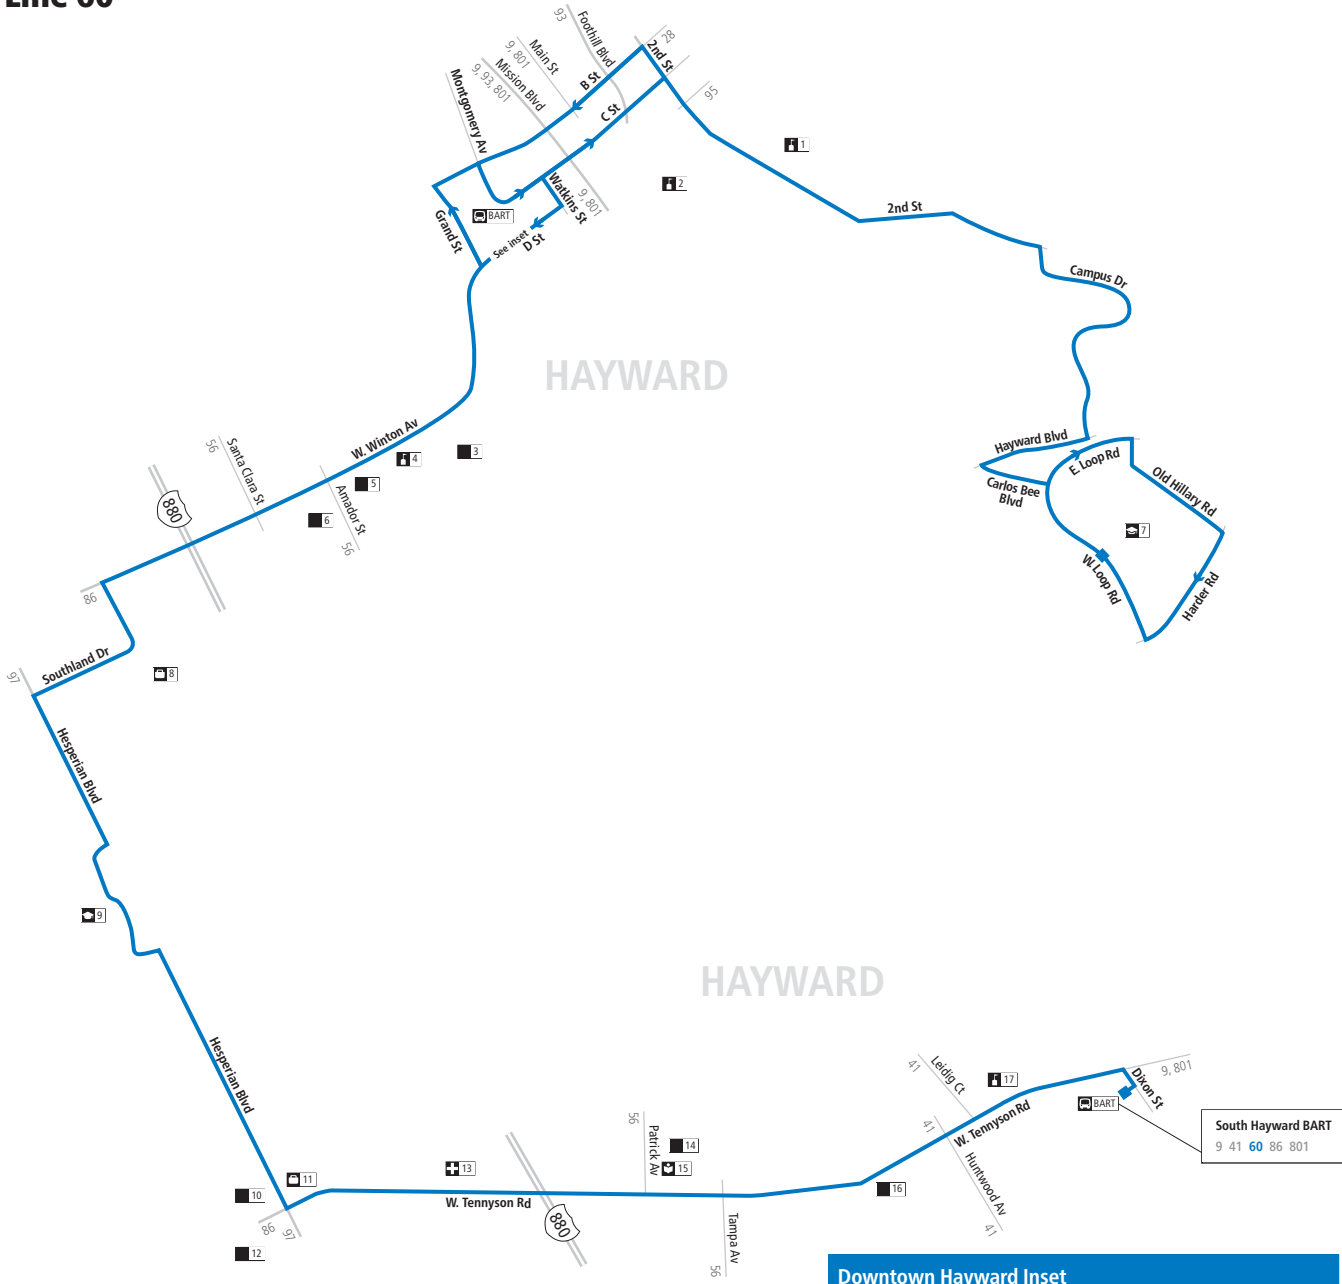

Line 60

South Hayward BART
9 41 60 86 801

N
Map not to scale
El mapa no está a escala
地圖不按比例縮放

Map notes · Notas del mapa · 地图说明

- 1 Hayward High School
- 2 Bret Harte Middle School
- 3 Hayward DMV
- 4 Winton Middle School
- 5 Alameda County Social Services Agency
- 6 Hayward Hall of Justice
- 7 California State University, East Bay
- 8 Southland Mall
- 9 Chabot College
- 10 Mount Eden Mansion
- 11 Oliver Corners
- 12 Josephine Lum Lodge
- 13 St. Rose Hospital
- 14 Weekes Community Center
- 15 Hayward Library – Weekes Branch
- 16 Eden Youth & Family Center
- 17 Cesar Chavez Middle School