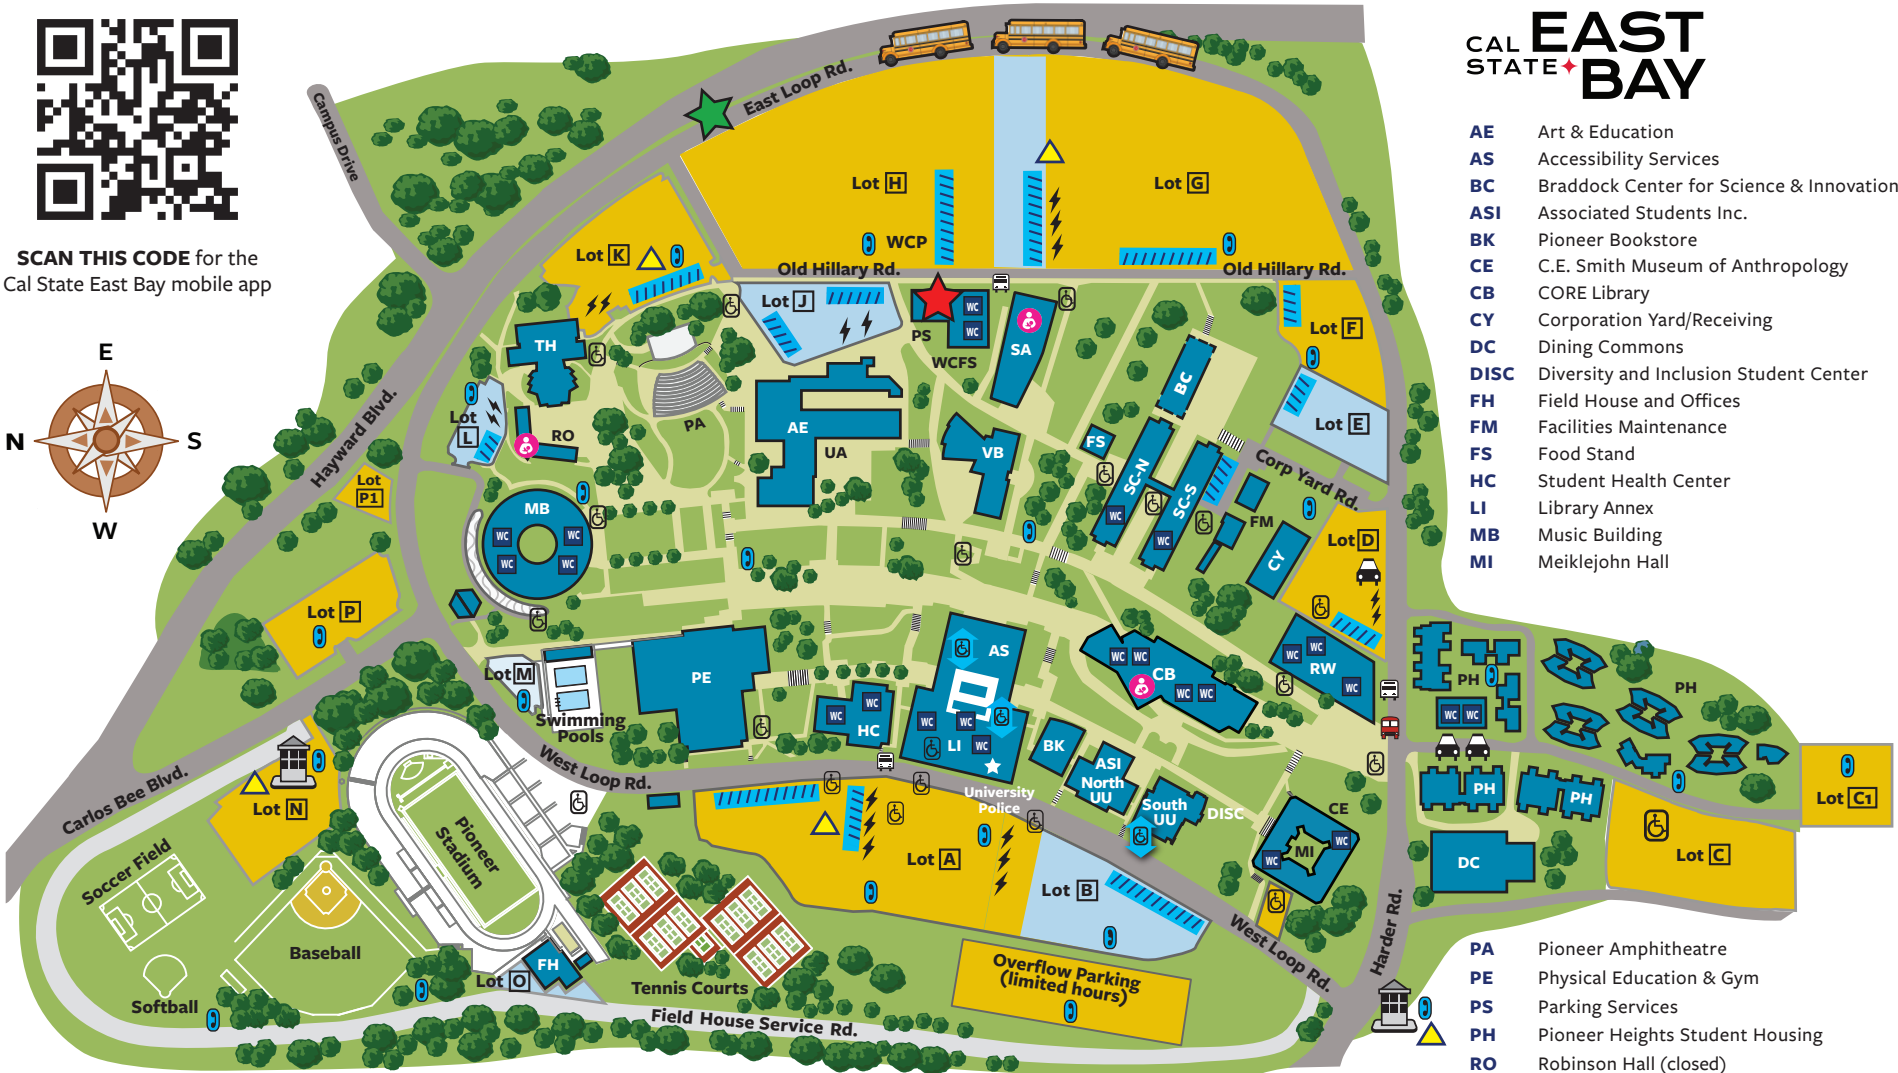

Bus Parking Map

Buses should drop off guests near first event and then park on East Loop Road

★ Welcome Center

★ Buses use East Loop Road to Park

SCAN THIS CODE for the Cal State East Bay mobile app

CAL STATE **EAST BAY**

- AE Art & Education
- AS Accessibility Services
- BC Braddock Center for Science & Innovation
- ASI Associated Students Inc.
- BK Pioneer Bookstore
- CE C.E. Smith Museum of Anthropology
- CB CORE Library
- CY Corporation Yard/Receiving
- DC Dining Commons
- DISC Diversity and Inclusion Student Center
- FH Field House and Offices
- FM Facilities Maintenance
- FS Food Stand
- HC Student Health Center
- LI Library Annex
- MB Music Building
- MI Meiklejohn Hall

- PA Pioneer Amphitheatre
- PE Physical Education & Gym
- PS Parking Services
- PH Pioneer Heights Student Housing
- RO Robinson Hall (closed)
- RW Recreation and Wellness Center
- SA Student Services & Administration
- SC-N Science Building - North
- SC-S Science Building - South
- SF Student & Faculty Support
- TH University Theatre
- UA University Art Gallery
- UU University Union
- VB Valley Business & Technology Center
- ★ WCFS Welcome Center for Future Students
- WCP Welcome Center parking (permit from Welcome Center needed)

- GENERAL PARKING**
(Hangtag, Daily or Hourly Permit) Lots A, C, C1, D, F, G, H, K, N, P, P1, Overflow
- Accessible Parking
- Information Kiosk
- AC Transit Bus Stop (Rte. 60)
- CSUEB Shuttle to BART

- FACULTY/STAFF PARKING**
Lots B, E, H, J, L, M, O
Students & Visitors OK after 5 p.m. with permit
- Access for People with Disabilities
- All Gender Restrooms
- Accessible Elevator
- Lactation Room