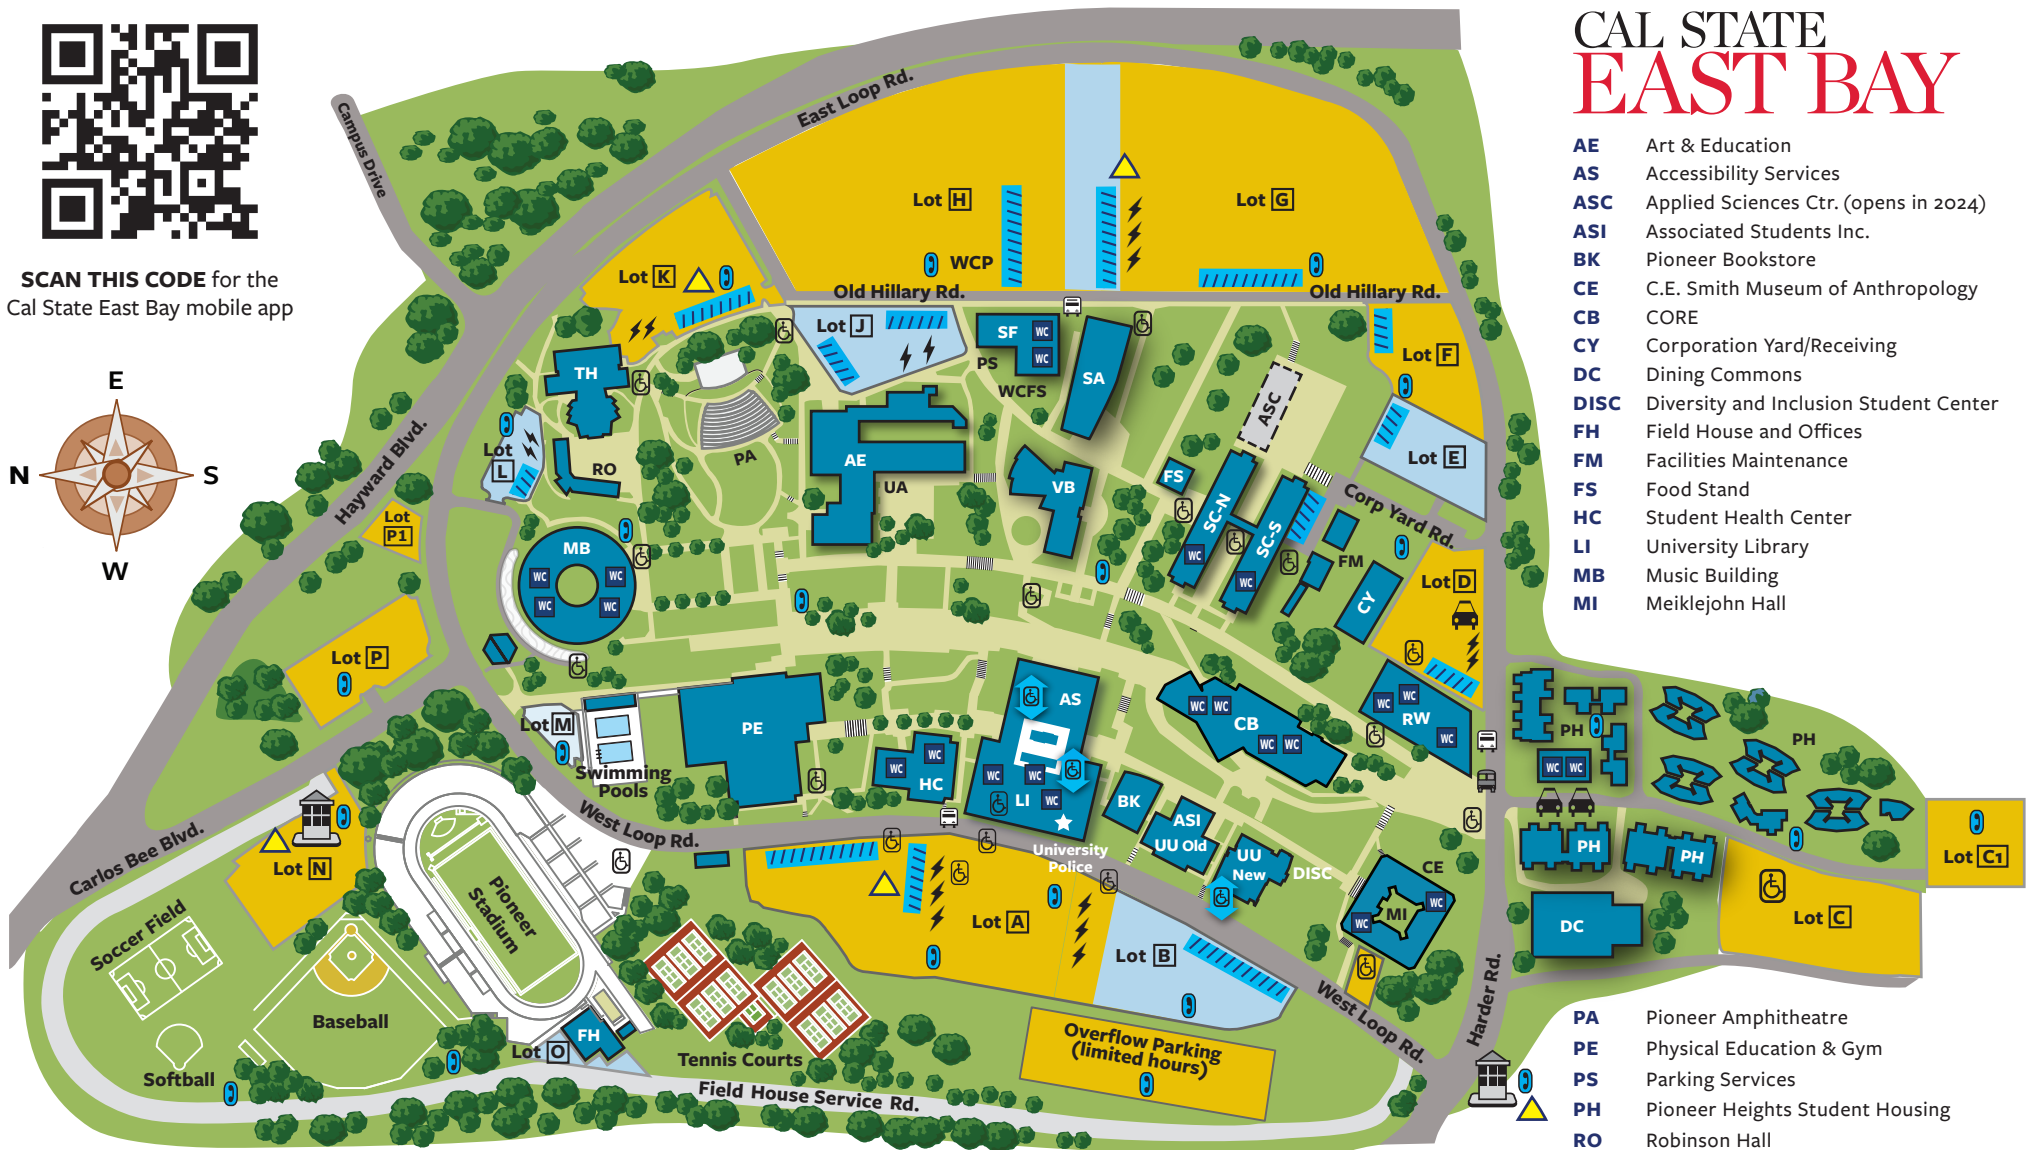

SCAN THIS CODE for the Cal State East Bay mobile app

CAL STATE EAST BAY

- AE** Art & Education
- AS** Accessibility Services
- ASC** Applied Sciences Ctr. (opens in 2024)
- ASI** Associated Students Inc.
- BK** Pioneer Bookstore
- CE** C.E. Smith Museum of Anthropology
- CB** CORE
- CY** Corporation Yard/Receiving
- DC** Dining Commons
- DISC** Diversity and Inclusion Student Center
- FH** Field House and Offices
- FM** Facilities Maintenance
- FS** Food Stand
- HC** Student Health Center
- LI** University Library
- MB** Music Building
- MI** Meiklejohn Hall

- PA** Pioneer Amphitheatre
- PE** Physical Education & Gym
- PS** Parking Services
- PH** Pioneer Heights Student Housing
- RO** Robinson Hall
- RW** Recreation and Wellness Center
- SA** Student Services & Administration
- SC-N** Science Building - North
- SC-S** Science Building - South
- SF** Student & Faculty Support
- TH** University Theatre
- UA** University Art Gallery
- UU** University Union
- VB** Valley Business & Technology Center
- WCFS** Welcome Center for Future Students
- WCP** Welcome Center parking (permit from Welcome Center needed)

- GENERAL PARKING**
(Hangtag, Daily or Hourly Permit) Lots A, C, C1, D, F, G, H, K, N, P, P1, Overflow
- Accessible Parking**
- Information Kiosk**
- AC Transit Bus Stop (Rte. 60)**
- CSUEB Shuttle to BART**

- FACULTY/STAFF PARKING**
Lots B, E, H, J, L, M, O
Students & Visitors OK after 5 p.m. with permit
- Access for People with Disabilities**
- All Gender Restrooms**
- Accessible Elevator**

- DAILY/HOURLY PERMIT DISPENSERS**
\$10.00/day, \$2.00/hour
Permits Required: Monday – Thursday: 7 a.m. to 11 p.m.
Friday: 7 a.m. to 5 p.m.
- Stairs**
- Electric Vehicle Charging Stations**
- ZIP Car Locations**
- Emergency Phone (Blue Light)**